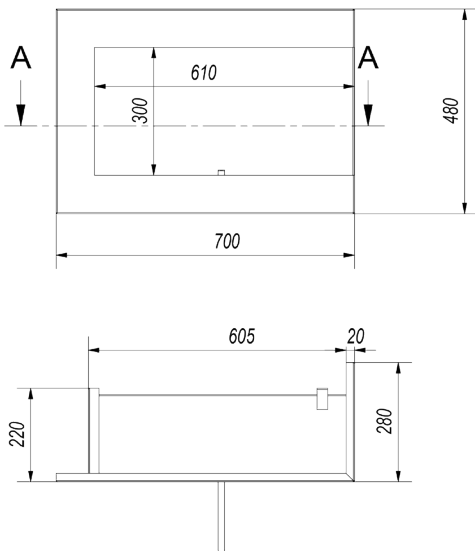

BIO-80-031

Corner Bioethanol Fireplace (Right)

Picture

Technical Specifications

Fireplace type	Built-in bioethanol fireplace
Fuel	Bioethanol, max. 96.6% alcohol
Weight	13 kg
Materials	Painted Steel
Size	Height: 480 x Width: 700 x Depth: 280 mm
Colour	Black
Burner type	Manual
Capacity	1.8 liters
Adjustable flame	Yes
Burn time	Up to 4 hours
Requires electricity	No
Heat effect	2.4 kW/h

Technical Drawing

Additional Options

Glass for corner bioethanol fireplace
- 700 mm right