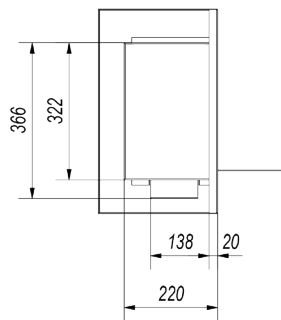

BIO-80-031

Corner Bioethanol Fireplace (Right)

Picture

Technical Specifications

Fireplace type	Built-in bioethanol fireplace
Fuel	Bioethanol, max. 96.6% alcohol
Weight	13 kg
Materials	Painted Steel
Size	Height: 480 x Width: 700 x Depth: 280 mm
Colour	Black
Burner type	Manual
Capacity	1.8 liters
Adjustable flame	Yes
Burn time	Up to 4 hours
Requires electricity	No
Heat effect	2.4 kW/h

Technical Drawing

Additional Options

Glass for corner bioethanol fireplace
- 700 mm right