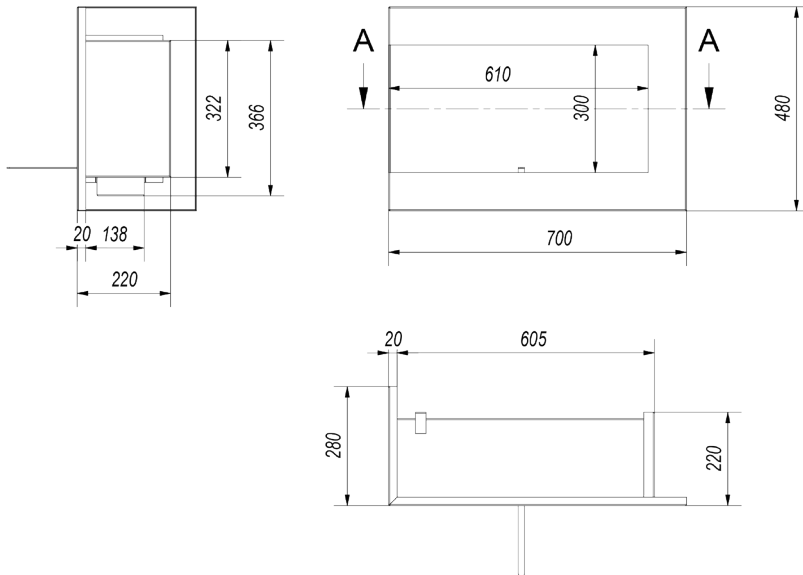

BIO-80-030

Corner Bioethanol Fireplace (Left)

Picture

Technical Specifications

Fireplace type	Built-in bioethanol fireplace
Fuel	Bioethanol, max. 96.6% alcohol
Weight	13 kg
Materials	Painted Steel
Size	Height: 480 x Width: 700 x Depth: 280 mm
Colour	Black
Burner type	Manual
Capacity	1.8 liters
Adjustable flame	Yes
Burn time	Up to 4 hours
Requires electricity	No
Heat effect	2.4 kW/h

Technical Drawing

Additional Options

Glass for corner bioethanol fireplace
- 700 mm left