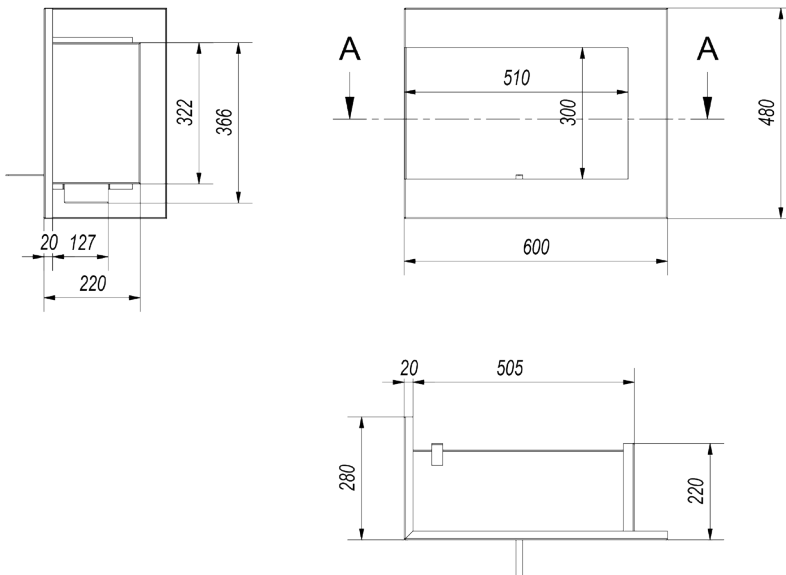

### Technical Specifications

Fireplace type	Built-in bioethanol fireplace
Fuel	Bioethanol, max. 96.6% alcohol
Weight	11 kg
Materials	Painted Steel
Size	Height: 480 x Width: 600 x Depth: 280 mm
Colour	Black
Burner type	Manual
Capacity	1.2 liters
Adjustable flame	Yes
Burn time	Up to 3 hours
Requires electricity	No
Heat effect	2.17 kW/h

### Additional Options

Glass for corner bioethanol fireplace  
- 600 mm right