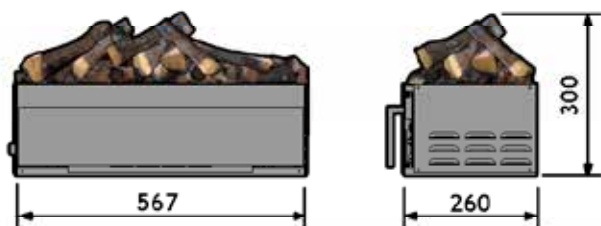

# Juneau (XL)

Optimyst® | 230V/50Hz | 250/400 Watt

Juneau

Juneau XL

The Juneau is an electric inset fireplace unit, ready to be installed into nearly any interior space or indoor object, including inactive gas or wood fireplaces. The threedimensional Optimyst® fire image comes from cold water vapor and light, which is startlingly realistic, can be seen from all sides, and is safe to touch. A practical detail: the water reservoir can be refilled from the front, without removing its glowing log set. In a few words: the Juneau is a perfect basis for great fireplace projects.

- Suitable for installation projects and designed to fit into a custom-made frame or fireplace
- Easy-fill water tank, offers around 8-10 hours of continuous operation before refilling is required
- The water tank is very easy accessible through a drawer in the front
- Log set included

# Juneau (XL)

## Unit dimensions

All dimensions are in mm

Juneau

Juneau XL

	Juneau	Juneau XL	
<b>General specifications</b>	Fire system	Optimyst®	Optimyst®
	Article number	202086	202666
	EAN code	5011139202086	5011139202666
	Model	Built-in unit	Built-in unit
	View of the fire	4 sided	4 sided
	Colour	Black	Black
	Decoration / fuel bed	LED log set	Log set
<b>Product size</b>	Measurements view of the fire (WxH)	32 x 20 cm	51 x 20 cm
	Outside dimensions WxHxD	56,7 x 30 x 26 cm	72 x 35 x 33 cm
<b>Features</b>	Heat output	No	No
	Thermostat	No	No
	Remote control	Yes	Yes
	Manual controlling directly at the fireplace possible yes / no	Yes	Yes
	Light module	Halogen	Halogen
	Sound module	No	No
	Colour effects settings	No	No
<b>Power consumption</b>	Heat setting 1 in W	-	-
	Heat setting 2 in W	-	-
	Flame only operation in W	250W	400W
	Max. consumption	250W	400W
<b>Voltage</b>	Voltage/Electrical frequency	230V/50Hz	230V/50Hz
<b>Specifications</b>	Product weight in kg	15,5	20,5
	Length of the cord	1,5 m	1,5 m
	Warranty	2 years	2 years