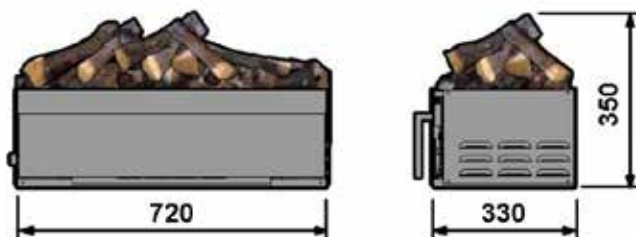

# Juneau (XL)

Optimyst® | 230V/50Hz | 250/400 Watt

Juneau

Juneau XL

The Juneau is an electric inset fireplace unit, ready to be installed into nearly any interior space or indoor object, including inactive gas or wood fireplaces. The threedimensional Optimyst® fire image comes from cold water vapor and light, which is startlingly realistic, can be seen from all sides, and is safe to touch. A practical detail: the water reservoir can be refilled from the front, without removing its glowing log set. In a few words: the Juneau is a perfect basis for great fireplace projects.

- Suitable for installation projects and designed to fit into a custom-made frame or fireplace
- Easy-fill water tank, offers around 8-10 hours of continuous operation before refilling is required
- The water tank is very easy accessible through a drawer in the front
- Log set included

# Juneau (XL)

## Unit dimensions

All dimensions are in mm

Juneau

Juneau XL

	Juneau	Juneau XL	
<b>General specifications</b>	Fire system	Optimyst®	Optimyst®
	Article number	202086	202666
	EAN code	5011139202086	5011139202666
	Model	Built-in unit	Built-in unit
	View of the fire	4 sided	4 sided
	Colour	Black	Black
	Decoration / fuel bed	LED log set	Log set
<b>Product size</b>	Measurements view of the fire (WxH)	32 x 20 cm	51 x 20 cm
	Outside dimensions WxHxD	56,7 x 30 x 26 cm	72 x 35 x 33 cm
<b>Features</b>	Heat output	No	No
	Thermostat	No	No
	Remote control	Yes	Yes
	Manual controlling directly at the fireplace possible yes / no	Yes	Yes
	Light module	Halogen	Halogen
	Sound module	No	No
	Colour effects settings	No	No
<b>Power consumption</b>	Heat setting 1 in W	-	-
	Heat setting 2 in W	-	-
	Flame only operation in W	250W	400W
	Max. consumption	250W	400W
<b>Voltage</b>	Voltage/Electrical frequency	230V/50Hz	230V/50Hz
<b>Specifications</b>	Product weight in kg	15,5	20,5
	Length of the cord	1,5 m	1,5 m
	Warranty	2 years	2 years